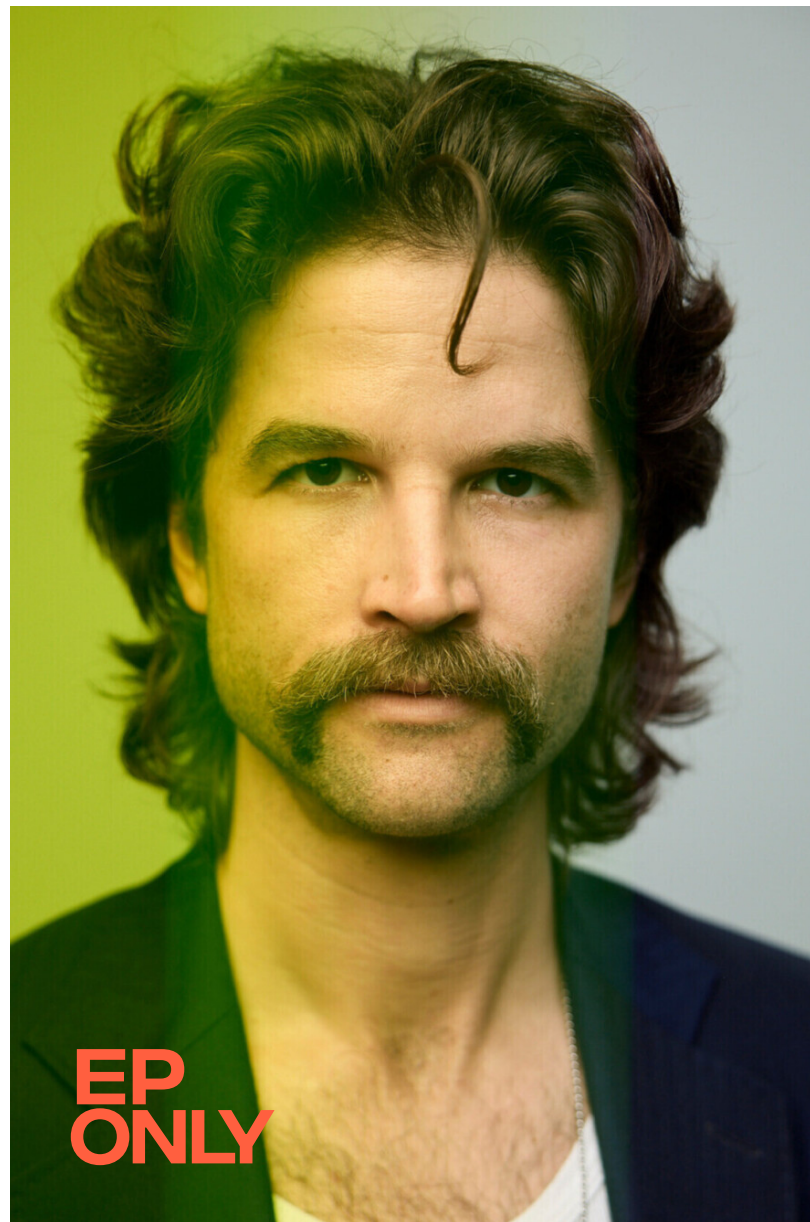

EVERYDAY  
PEOPLE

Alfie

**he/him - actor, entertainer**

height 182 - hair brown - eyes brown - shoes 46 - clothing size 48 - age 36

booking base 6 - raum frankfurt a. m.

**he/him - actor, entertainer**

height 182 - hair brown - eyes brown - shoes 46 - clothing size 48 - age 36